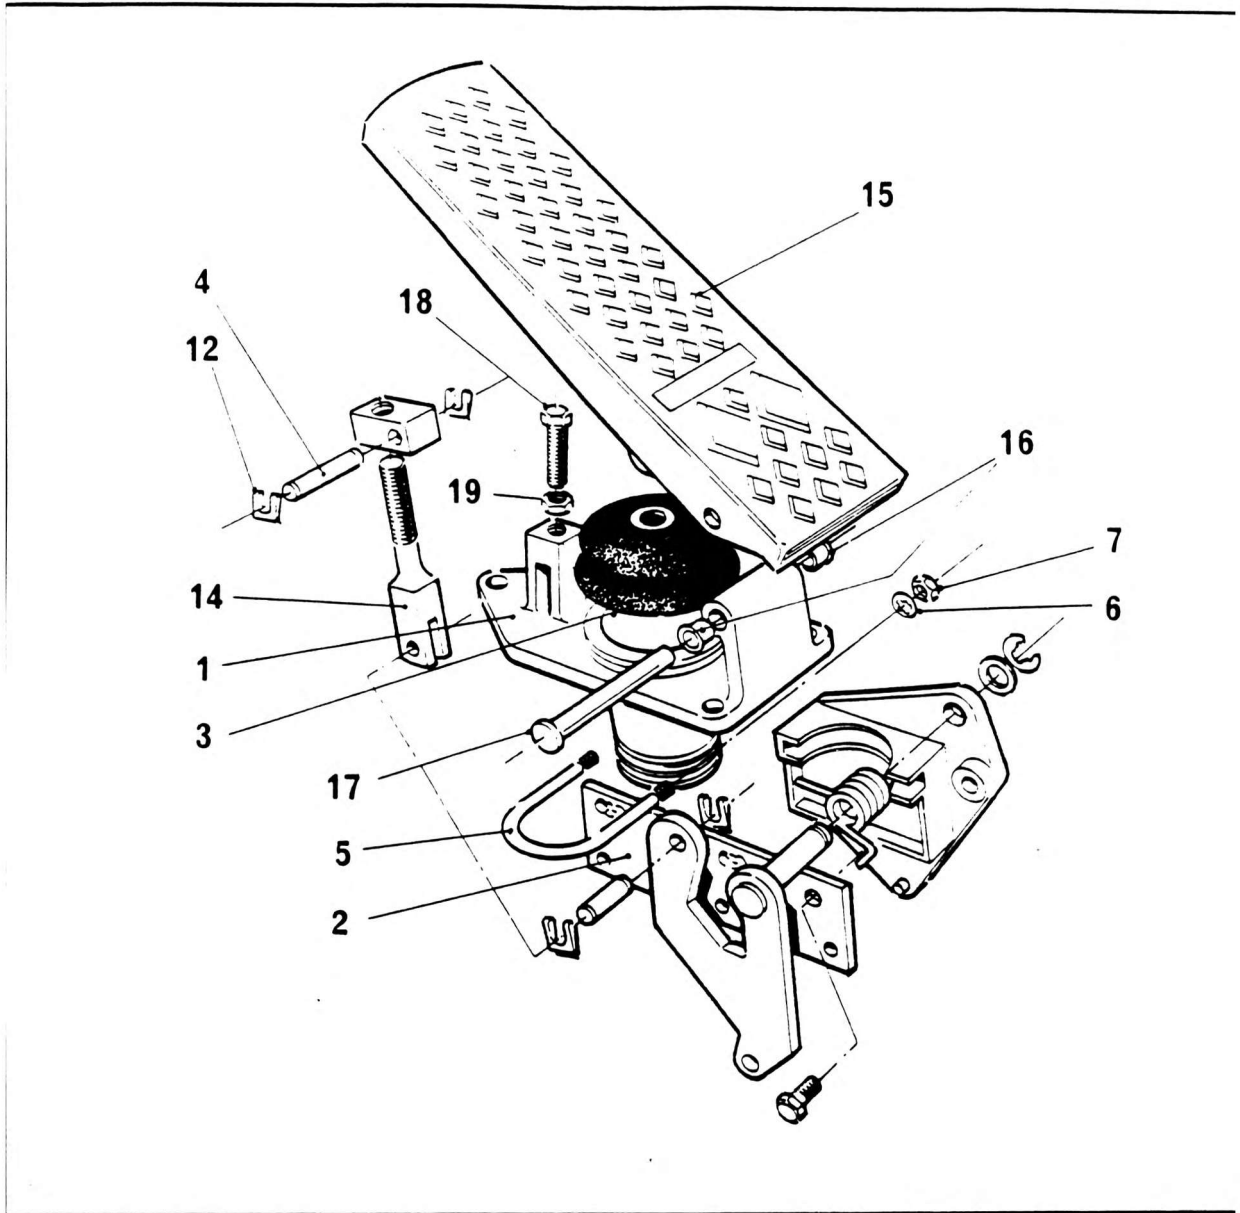

PEDAL THROTTLE ASSEMBLY

NO.	PART NO.	QTY.	DESCRIPTION	NO.	PART NO.	QTY.	DESCRIPTION
-	8594394	1	Complete Assembly				
1	9-683-100003	1	Body				
2	8491250	1	Hanger Bracket Assy				
3	8391251	1	Bellows				
4	8776411	1	Bearing Pin				
5	8391252	1	'U' Bolt				
6	8391253	2	Lockwasher				
7	8391254	2	Hex Nut 5/16" UNF				
12	8391255	2	Clip 'Spring Fix'				
14	9-683-100004	1	Push Rod/Bush Assy				
15	9-683-100005	1	Pedal				
16	8776414	2	Nyliner Bearing				
17	8391258	1	Pivot Pin				
18	7045207	1	Hex Head Screw M8 x 35 Long				
19	7069206	1	M8 Nut				